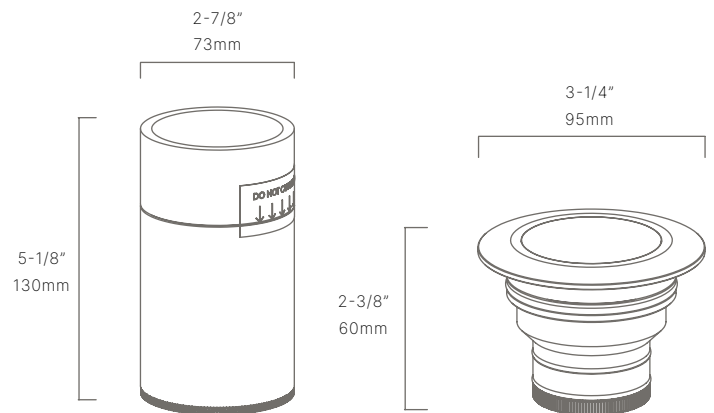

AVAILABLE FINISHES:

NAT Natural Brass	BLP Bronze Living Patina	BLPX Extra Dark Bronze Living Patina	NI Nickel PVD

FIXTURE DIMENSIONS	W3-1/4" x H2-3/8"
LIGHT SOURCE	Included LED Module
COLOR TEMPERATURES	2700K, 3000K
WATTAGES	4W, 6W
CRI (RA)	80 CRI
VOLTAGE	12V
DELIVERED LUMENS	420lm (3000K)
DIMMABLE	Yes, Dim to <10% via Transformer
DRIVER	Yes, 12V Integral Constant Current
TRANSFORMER	No, 12V AC/DC Transformer Required
MOUNT	Included Sch. 40 PVC Sleeve & J-Box
ACCESSORIES	Yes, Included Hex Baffle
OPTICS	Yes, Included 20°, 40° & 60°
FINISH	Included Natural Brass
MATERIAL	Brass
WIRE LENGTH	24"
LOCATION	Interior & Exterior Wet
CERTIFICATIONS	UL, IP66, IP67, IC, Drive Over

*For complete warranty terms, please visit: www.auroralight.com/warranty/